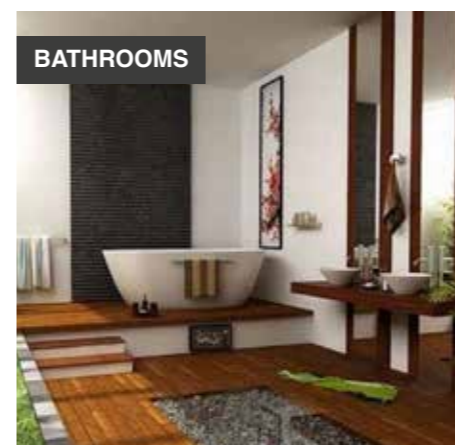

TILES

BATHROOMS