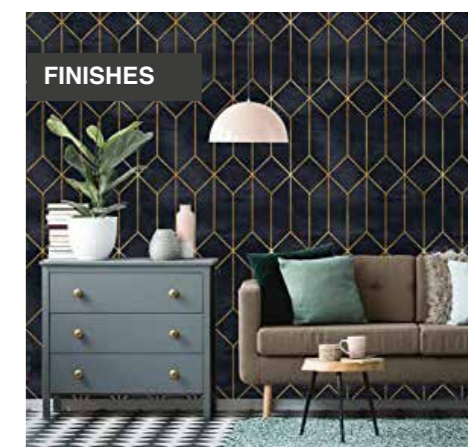

BATHROOMS

TILES

WOOD

FINISHES

For “Luxury Collection” bathrooms, the sanitary ware includes suspended or free-standing toilets, wider sinks, bowl style sinks and variant shower heads. Also available are larger dimension tiles, textured finishes and more realistic wood laminates.

BATHROOMS

TILES

WOOD

FINISHES

“Platinum Collection” bathrooms have the widest and most flexible range of sanitary ware and finishes. Tiles are available in the largest dimensions, as are top of the range textured finishes, top wooden laminates and speciality finishes such as micro cement and polished concrete.