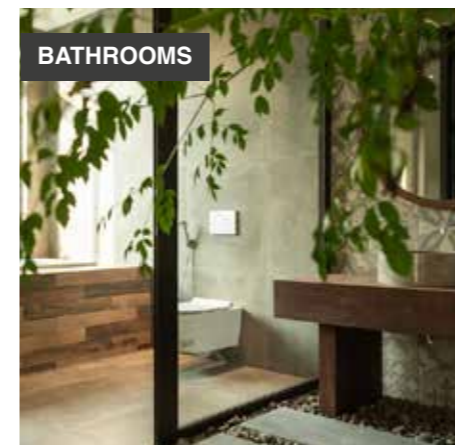

TILES

BATHROOMS